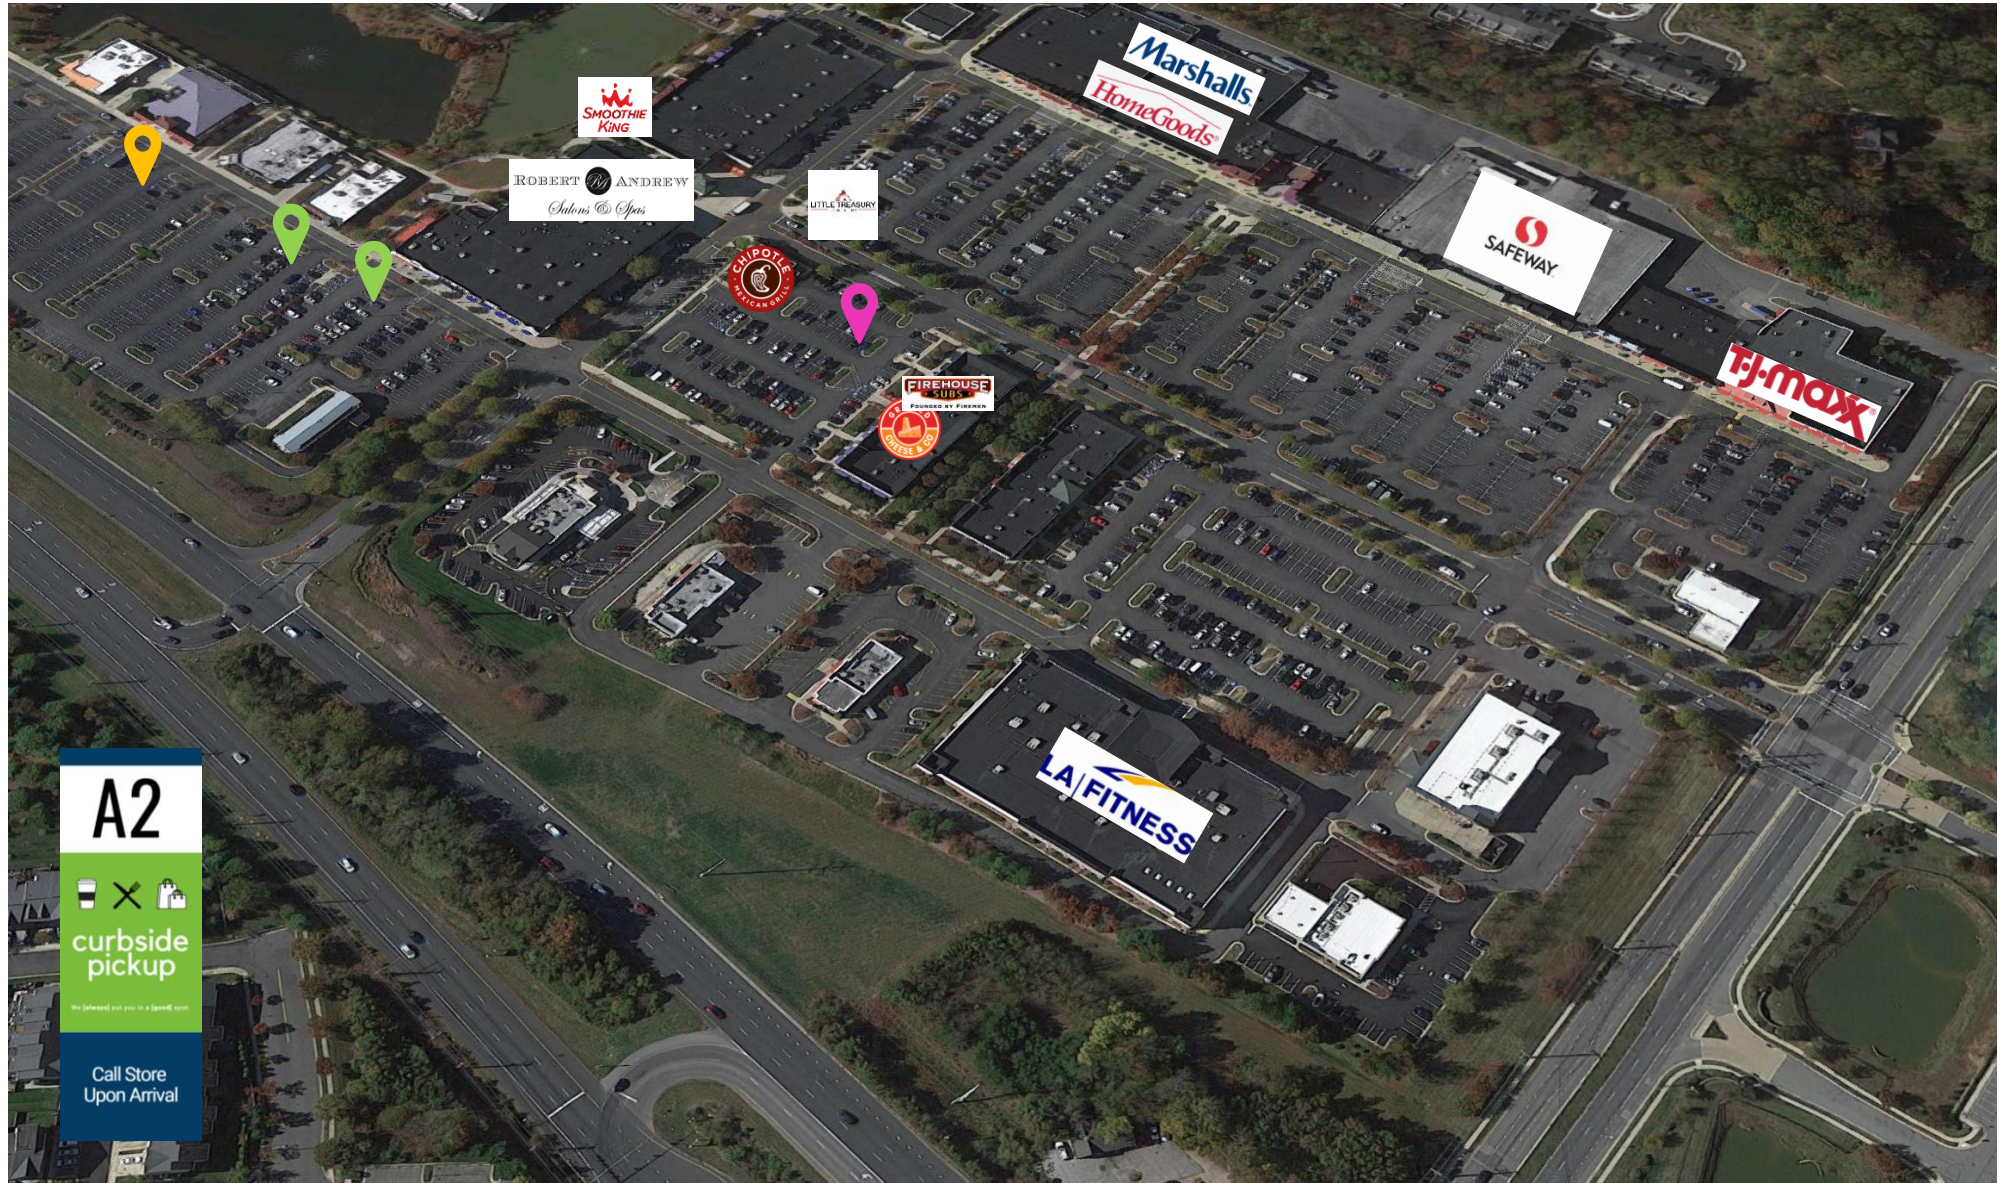

 **ZONE A**
Spaces (1-8)

M&M Restaurant
Frisco Taphouse

 **ZONE B**
Spaces (1-8)

Applebee's
Newk's Eatery
Bay Floors

 **ZONE C**
Spaces (1-8)

Firehouse Subs
Grilled Cheese & Co.
Peepers

A2

 curbside pickup

We deliver out you in a special way

Call Store
Upon Arrival

Please contact store for individual curbside pickup offerings. Participating businesses and map are subject to change.